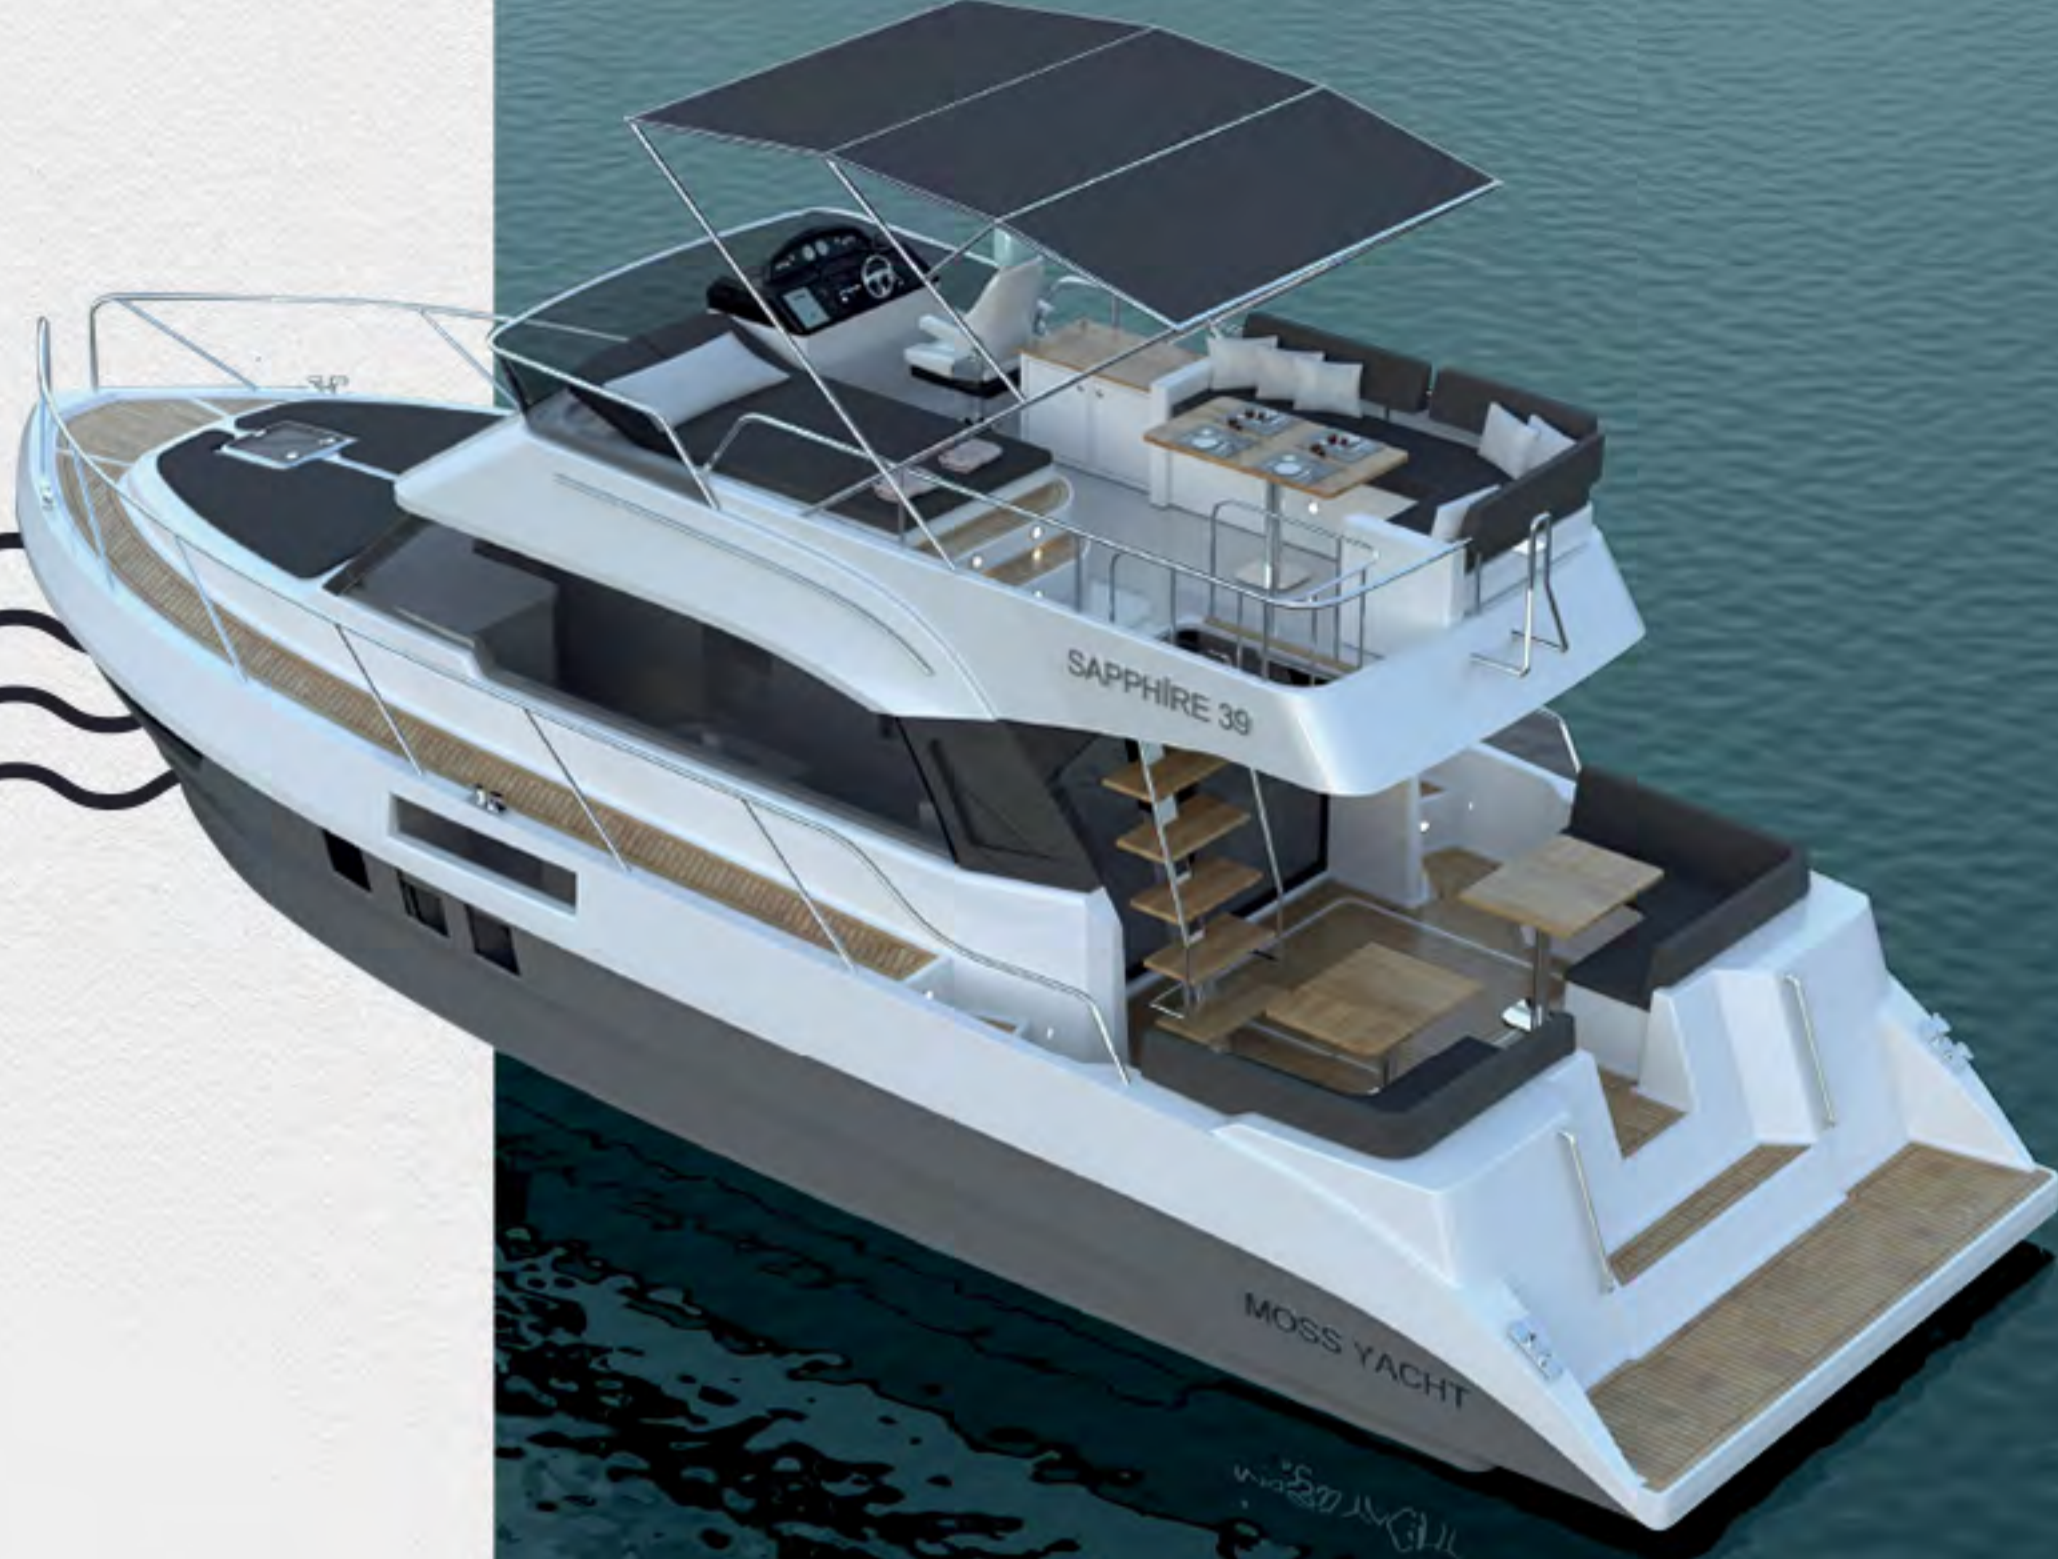

MOSS YACHT

12
METER

SAPPHIRE

Voyages to
distant horizons

FACTORY

Sanayi Dięer Santral Sokak No: 12/2 I Kapı No: 2
Kirazlı Ky / Merkez / Yalova

CONTACT

+90 530 961 41 53

info@mossyacht.com

www.mossyacht.com

SOCIAL MEDIA

@mossyacht

moss_yacht