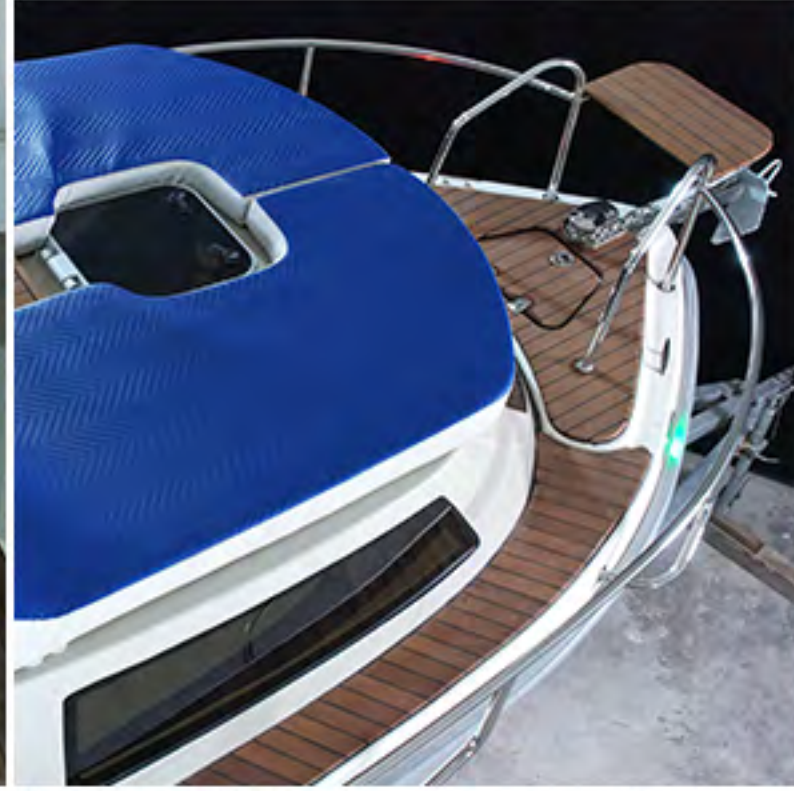

My MOSS YACHT

FACTORY

Sanayi Dięer Santral Sokak
No: 12/2 İç Kapı No: 2
Kirazlı Köyü / Merkez
Yalova

CONTACT

+90 530 961 41 53
info@mossyacht.com
www.mossyacht.com

SOCIAL MEDIA

@mossyacht
moss_yacht