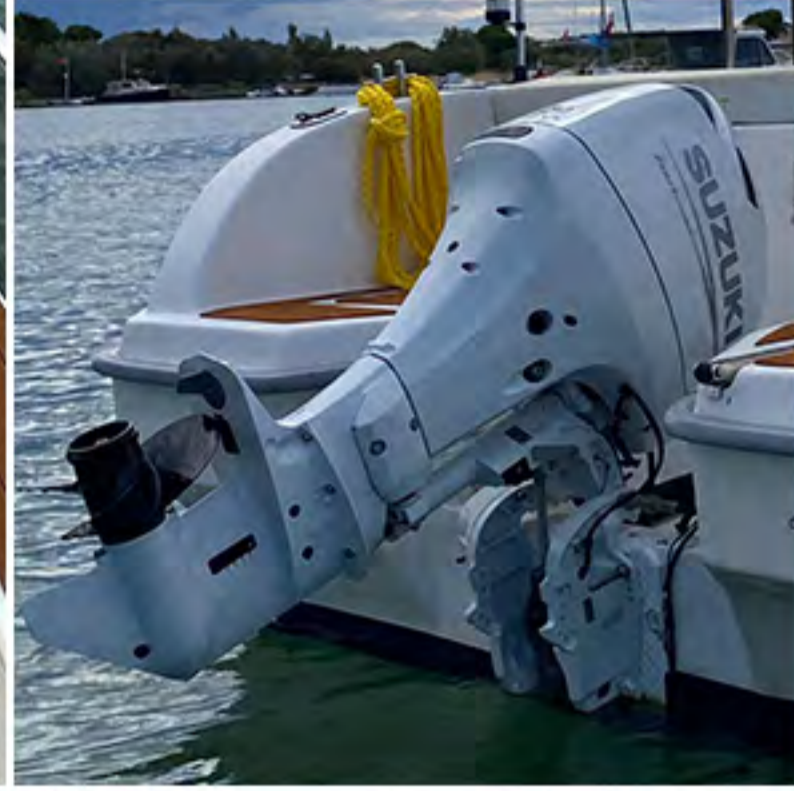

MOSS YACHT

FACTORY

Sanayi Dięer Santral Sokak
No: 12/2 İç Kapı No: 2
Kirazlı Köyü / Merkez
Yalova

CONTACT

+90 530 961 41 53
info@mossyacht.com
www.mossyacht.com

SOCIAL MEDIA

@mossyacht
moss_yacht