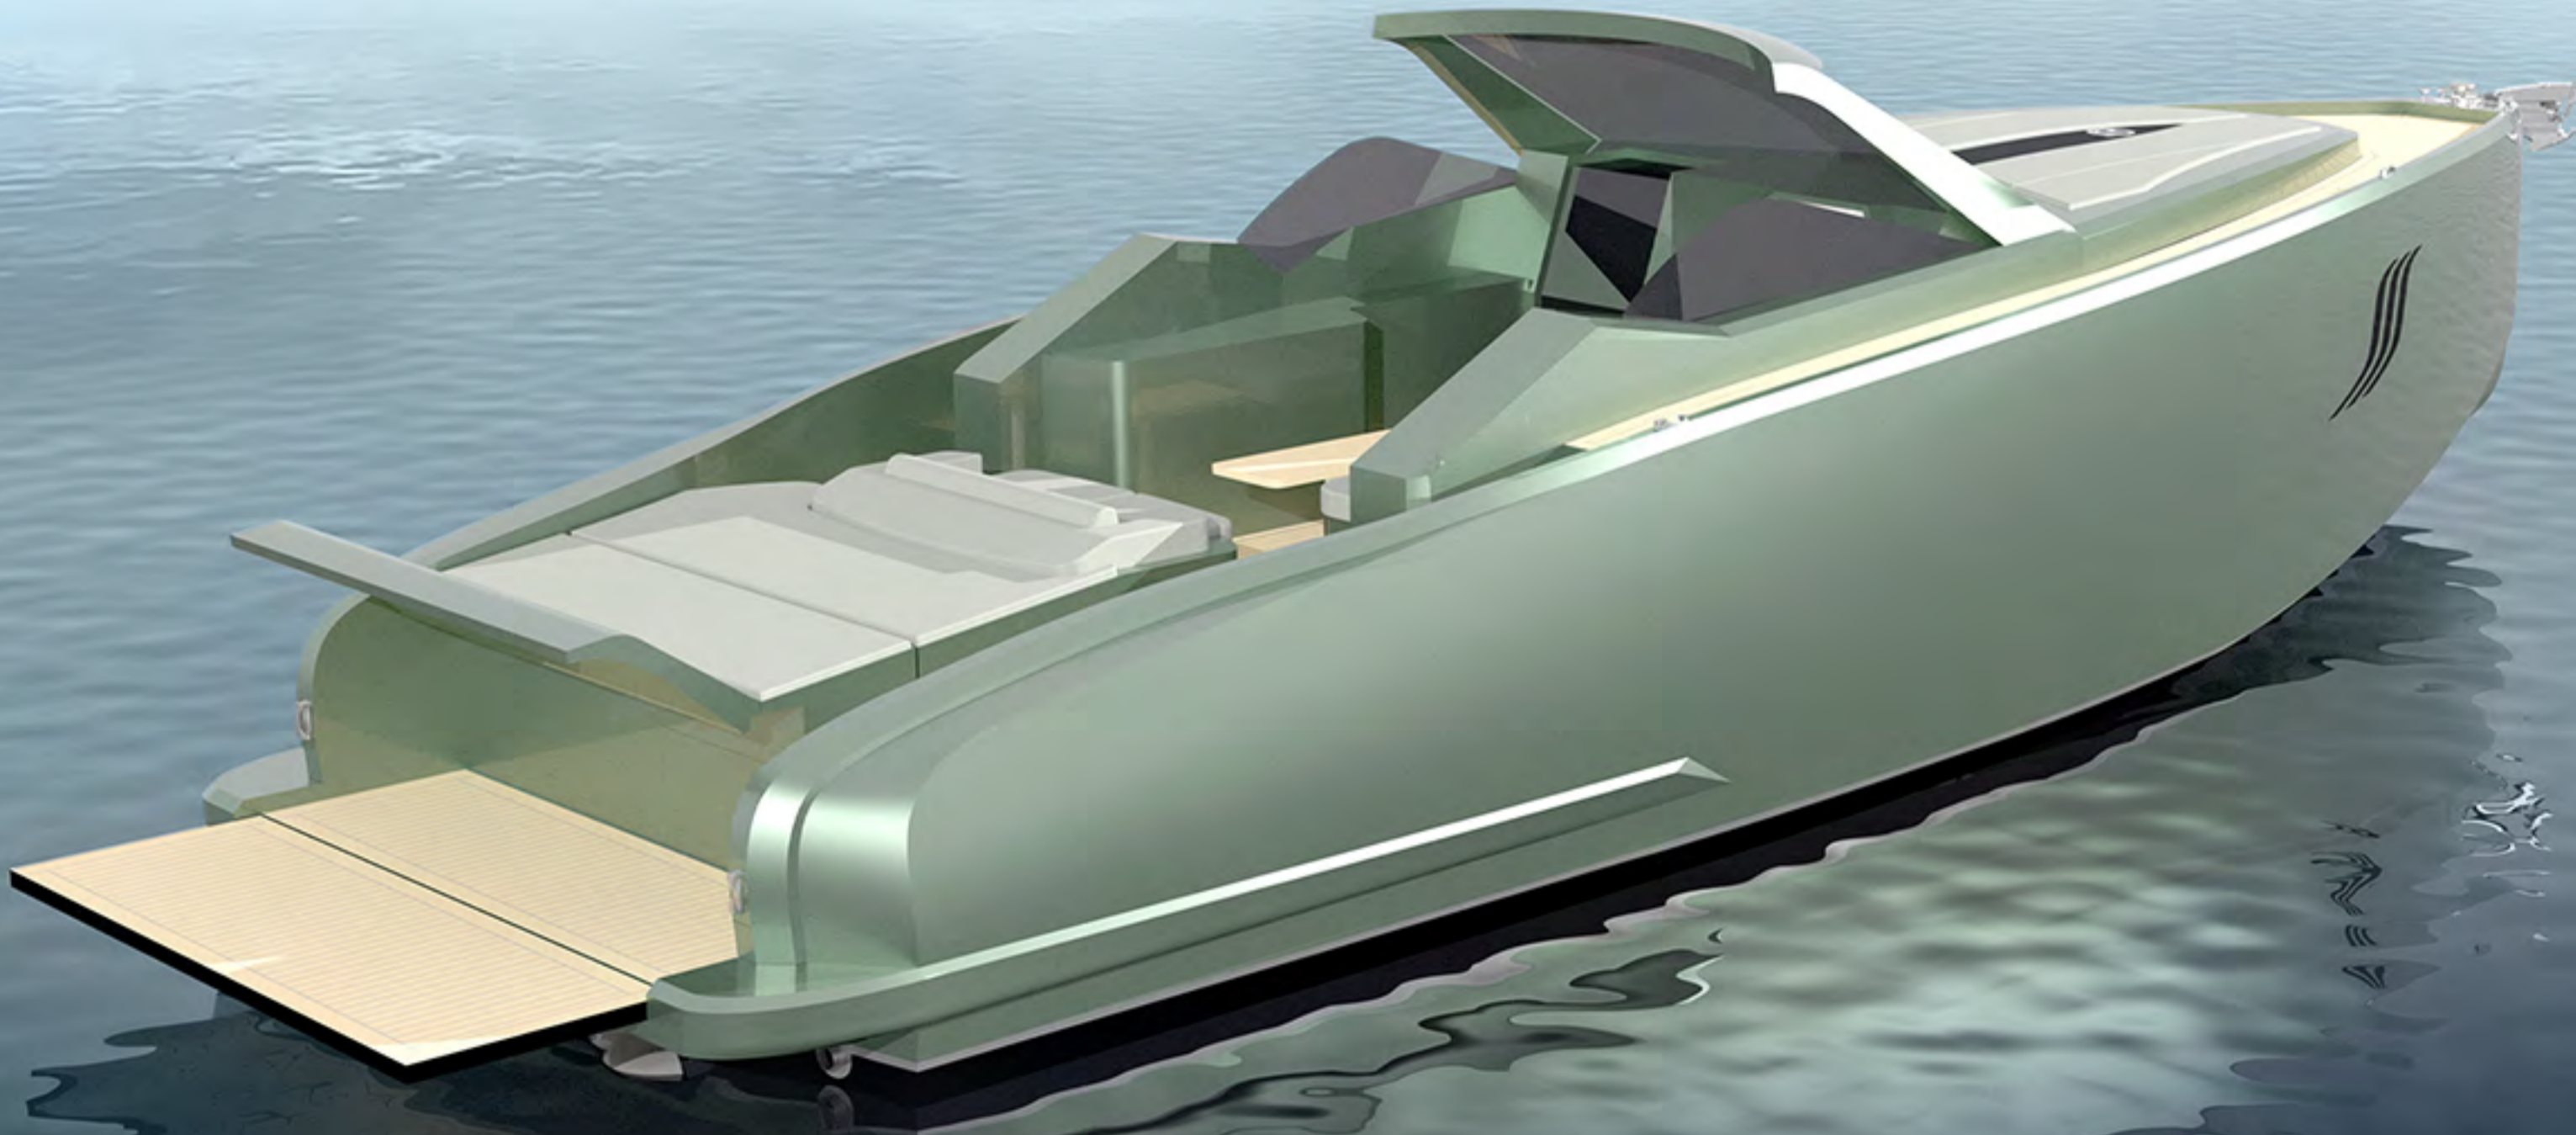

MOSS36 CC

Yeni Nesil
Coupe Cabriolette

Teknik Özellikler

Marka: Moss Yacht
Model: Moss 36 CC
Uzunluk: 11 m
Genişlik: 3.52 m

Jet

2 X300 bg Mercuricer Waterjet

Motor:

2x260 bg Cummins 6cta
Turbo Diesel